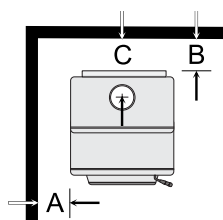

## Door Trim Options

Black Arched Door

Black Arched Door with Satin Nickel Trim

Black Rectangular Door

- Avg. Burn Time: Up to 12 hours
- Avg. Efficiency: 64%
- Peak Efficiency: 89%
- Emissions: 1gms/kg
- Heating Capacity: Up to 300sqm
- Max Log Length: 460mm

Stove parallel to wall

Stove in corner

Side (A) 375mm

Rear (B) 125mm

Centre of flue Rear wall (C) 296mm

Corner (D) 150mm

Centre of flue Corner installation (E) 505mm

**Minimum floor protection:**  
1170mm (D) x 800mm (W)  
with minimum 400mm  
projection in front of  
the appliance.

**Corner hearth size:**  
1420mm x 1420mm

Refer to the installation manual for complete list of clearances prior to installation.

Front view

Side view