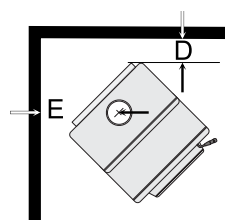

## Door Trim Options

Black Arched Door

Black Arched Door with Satin Nickel Trim

Black Rectangular Door

- Avg. Burn Time: Up to 12 hours
- Avg. Efficiency: 64%
- Peak Efficiency: 89%
- Emissions: 1gms/kg
- Heating Capacity: Up to 300sqm
- Max Log Length: 460mm

Stove parallel to wall

Stove in corner

Side (A) 375mm

Rear (B) 125mm

Centre of flue Rear wall (C) 296mm

Corner (D) 150mm

Centre of flue Corner installation (E) 505mm

**Minimum floor protection:**  
1170mm (D) x 800mm (W)  
with minimum 400mm  
projection in front of  
the appliance.

**Corner hearth size:**  
1420mm x 1420mm

Refer to the installation manual for complete list of clearances prior to installation.

Front view

Side view