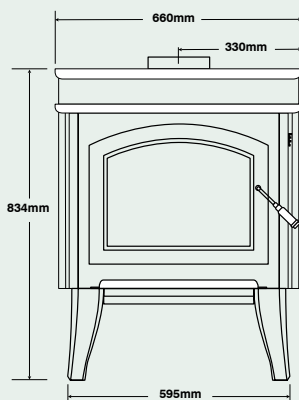

## Door Trim Options

Black Arched Door

Black Arched Door with Satin Nickel Trim

Black Rectangular Door

- Avg. Burn Time: Up to 12 hours
- Avg. Efficiency: 64%
- Peak Efficiency: 89%
- Emissions: 1gms/kg
- Heating Capacity: Up to 300sqm
- Max Log Length: 460mm

Stove parallel to wall

Stove in corner

Side (A) 375mm

Rear (B) 125mm

Centre of flue Rear wall (C) 296mm

Corner (D) 150mm

Centre of flue Corner installation (E) 505mm

**Minimum floor protection:**  
1170mm (D) x 800mm (W)  
with minimum 400mm  
projection in front of  
the appliance.

**Corner hearth size:**  
1420mm x 1420mm

Refer to the installation manual for complete list of clearances prior to installation.

Front view

Side view